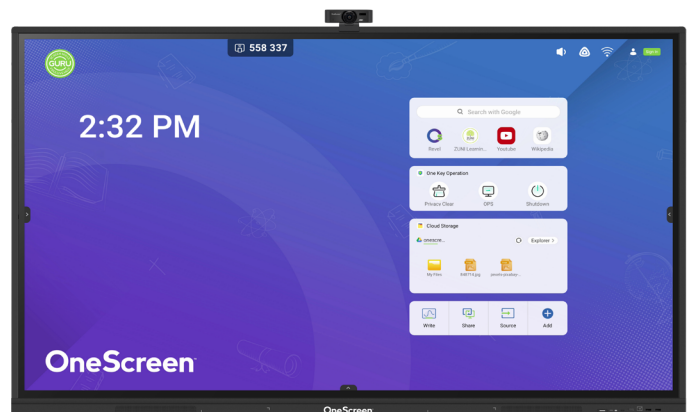

55"

OneScreen Hubware HL7

Go ahead.
Rely on this screen.

Powerful. Interoperable. All-in-One.

- Includes Windows-based i5 OPS PC with 256GB SSD and 16GB RAM built into a robust interactive touchscreen and 4K tracking camera with microphone and speakers
- Our robust interactive touchscreen is one of the only offering Android 11 OS with 8GB RAM and 64GB storage
- Video conference, presentation, collaboration, interactive whiteboard and more, all in one screen
- The power to use apps like Slack, Salesforce, Canva and Teams all at once, without lag

Free, unlimited help & training

Go ahead. Bring your meeting to life, you've got the power at your fingertips.

Software & Services

Software	
Interactive Whiteboard	OneScreen Write is a powerful annotation tool with cloud drive integration, built-in browser and smart tools.
Device Management*	OneScreen Central provides cloud-based multi-device management, messaging to multiple devices, apps and settings management.
Screen Sharing	OneScreen Share allows multi-device screen share and streaming. Up to 9 devices supported (iOS, Android, Windows, Chrome, MacOS)
User Profiles and Cloud drive	OneScreen Accounts help you create customized profiles that integrate with Google and Microsoft Cloud drives.
Video Conferencing and Collaboration*	OneScreen Hype video conferencing with screen sharing, recording, translation/transcription & more
Document Viewer	WPS Office allows you to access Word, Excel, PPT, PDF files etc.
Multi-tasking	Open multiple apps in split screen or popup windows.
Engagement Tools	Freeze frame, screen recorder, screen capture, spotlight, polling, and intelligent gestures
Administration/IT Tools	Settings lock, OTA firmware updates, Centralized control, Network settings lock, screen lock and device cloning